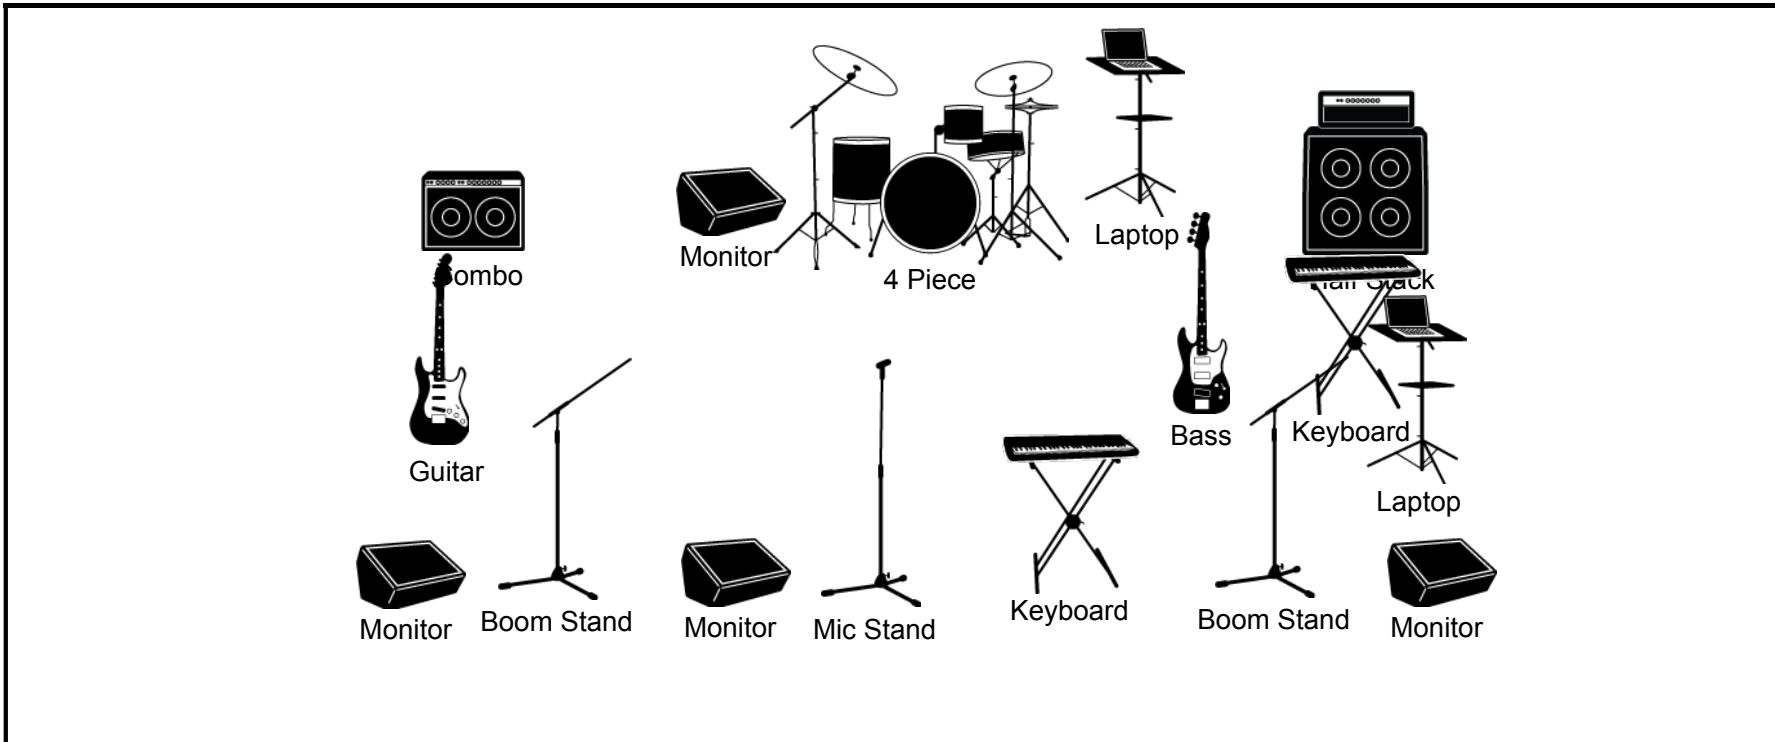

# STAGE PLOT DESIGNER

BAND NAME

VENUE

SHOW DATE / TIME

BLIGH

STAGE

---

**NOTES**

as practical, at a minimum, kick and snare.

We are, to an extent, able to modify our stage set up to suit individual venues needs. Thank you for your time.

**MIX NOTES:**

We are a pop band so we prefer to have vocals up front. We would prefer if there were no obtrusive delays on the vocals and instead just a vocal plate reverb. We like our drum pad to be as loud as our drum kit and our keyboards to be of equivalent volume or just below our guitars. Thank you!

**INPUT LIST**

SM57: Orange Rockverb Combo Mic

SM57 or DI: Bass stack

3 pin DI: Keyboards/laptop

1/4 inch DI: Mininova keyboard

1/4 inch DI: Alesis Sample Pad

3 vocal mics: supplied by band

Kit Mics: can be supplied by band or venue